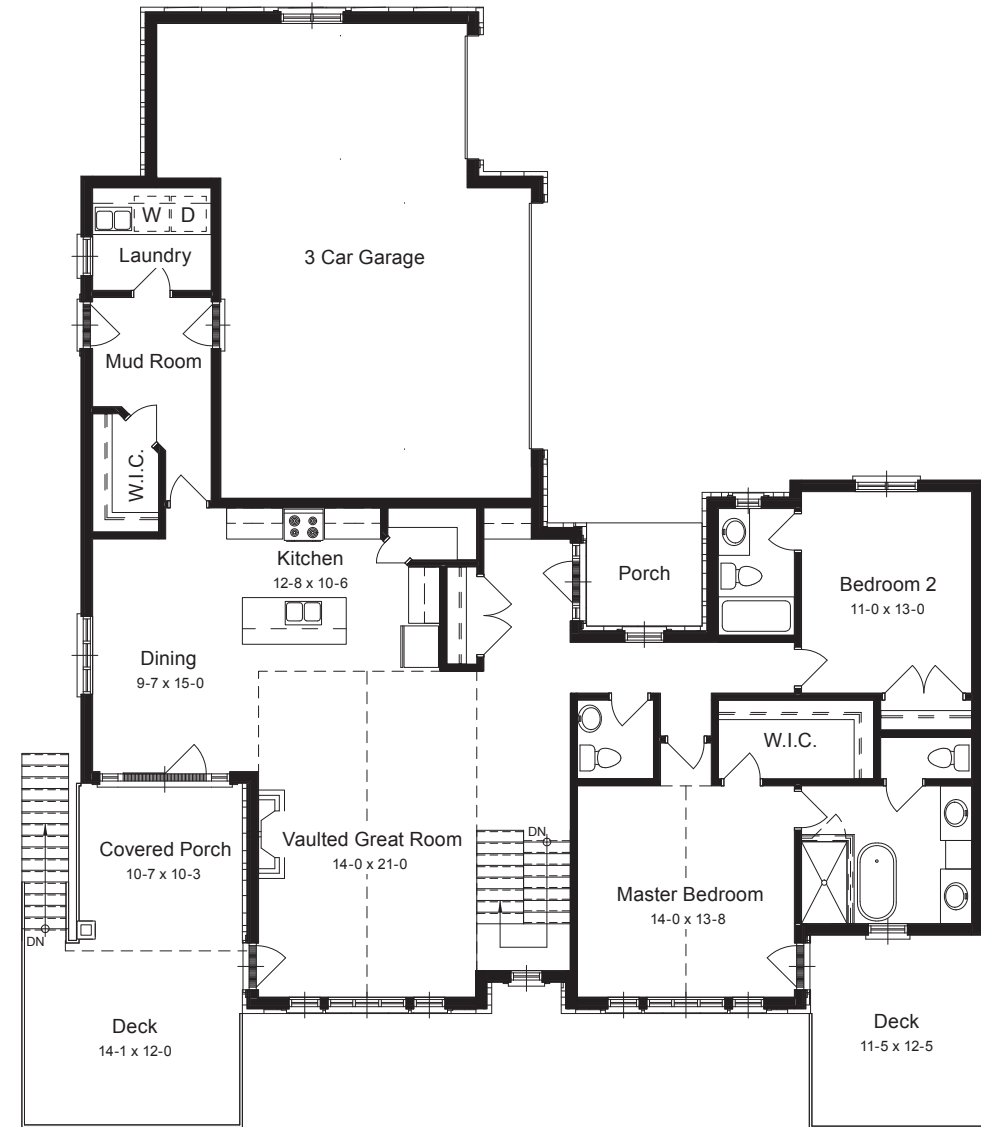

HAVEN  
ON  
THE TRENT RIVER

HARBOUR HOUSE 1807 SQUARE FEET [ PLUS 1458 SQ. FT. FINISHED BASEMENT ]

Experience. The Difference.™

HAVEN  
ON  
THE TRENT RIVER

# HARBOUR HOUSE

1807 SQUARE FEET [ PLUS 1458 SQ.FT. FINISHED BASEMENT ]

BASEMENT

MAIN LEVEL

Plans and specifications are subject to change without notice. Actual usable floor space may vary from stated floor area. Illustrations are artists concept only and may show optional features not included in base price. See sales representative for further information. E. & O. E.