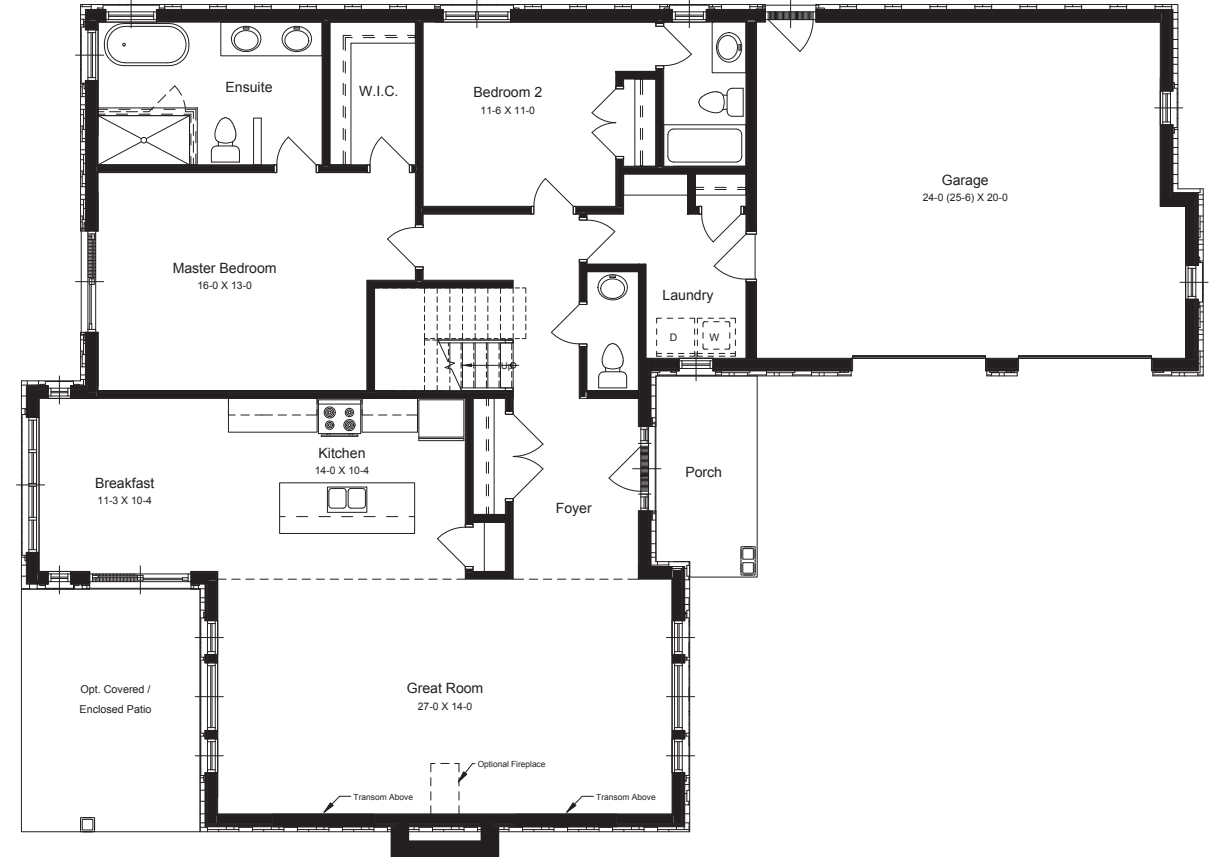

HAVEN  
ON  
THE TRENT RIVER

PIERPLACE 1738 SQUARE FEET [ PLUS 1352 SQ.FT. FINISHED BASEMENT ]

Experience. The Difference.™

# PIERPLACE

1738 SQUARE FEET [ PLUS 1352 SQ.FT. FINISHED BASEMENT ]

BASEMENT

MAIN LEVEL

Plans and specifications are subject to change without notice. Actual usable floor space may vary from stated floor area. Illustrations are artists concept only and may show optional features not included in base price. See sales representative for further information. E. & O. E.