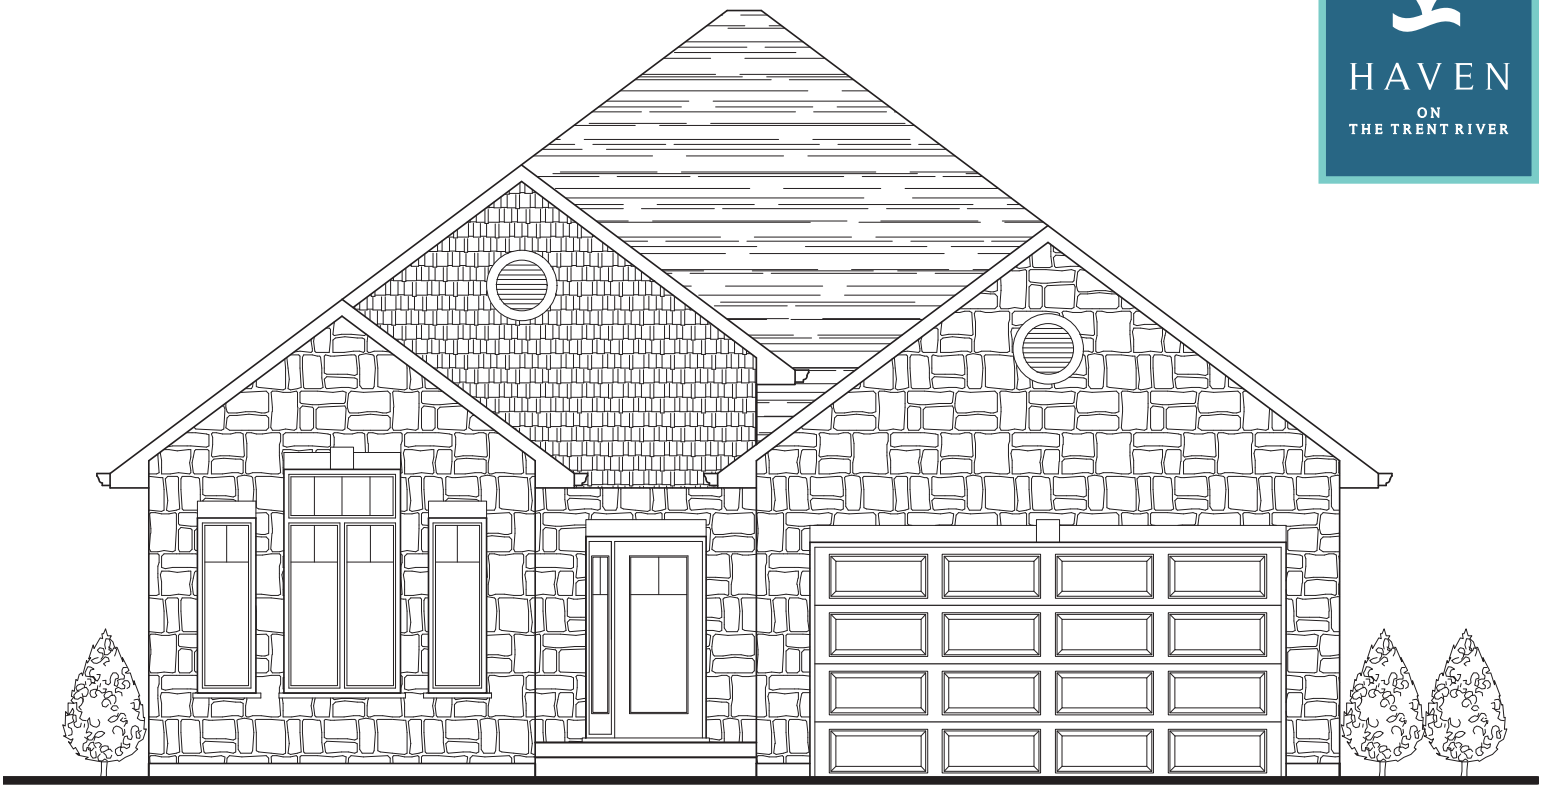

HAVEN
ON
THE TRENT RIVER

KILLARNEY 1478 SQ.FT.

(SHOWN WITH OPTIONAL 9' MAIN FLOOR CEILING HEIGHT)