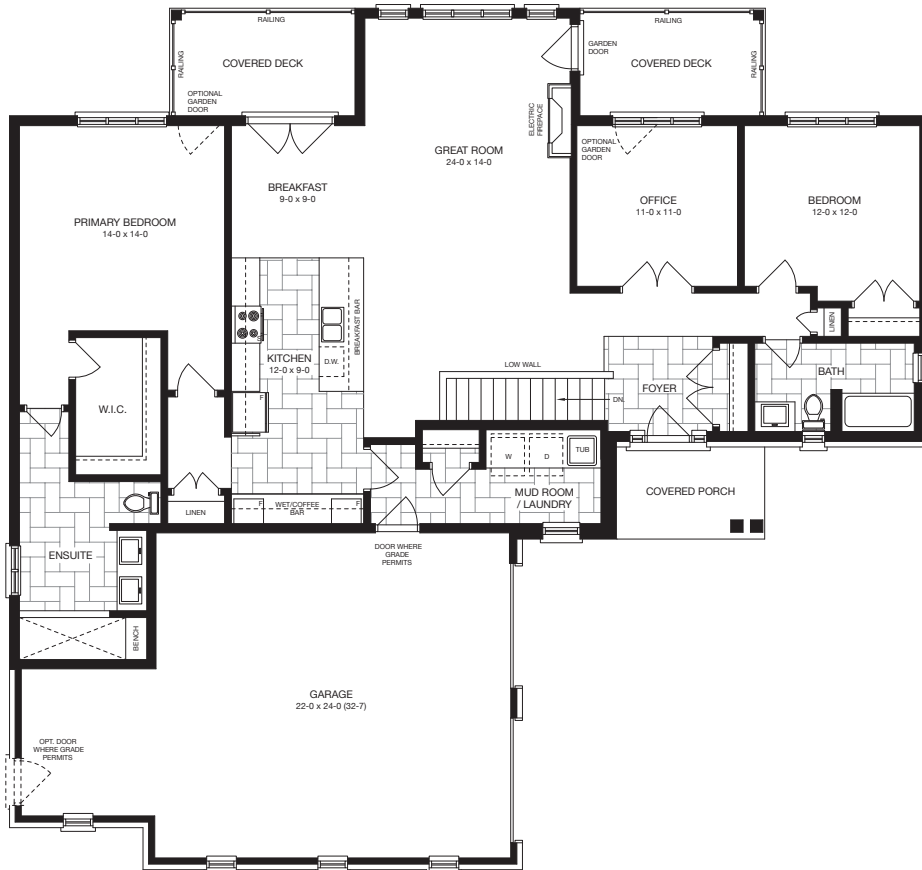

CUSTOM HOME – 5 RIVERSIDE

1814 SQ.FT.

McDONALD *Homes*

Plans and specifications are subject to change without notice. Actual usable floor space may vary from stated floor area. Illustrations are artists concept only and may show optional features not included in base price. See sales representative for further information. E. & O. E.