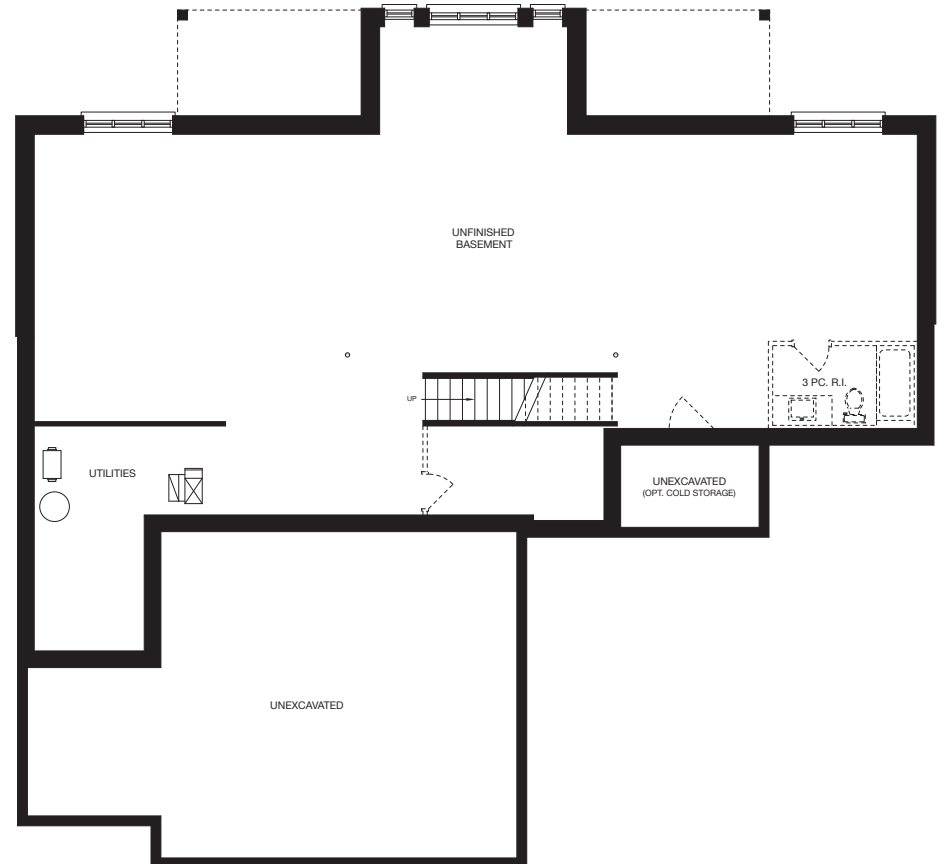

CUSTOM HOME – 5 RIVERSIDE

1814 SQ.FT.

McDONALD *Homes*

Plans and specifications are subject to change without notice. Actual usable floor space may vary from stated floor area. Illustrations are artists concept only and may show optional features not included in base price. See sales representative for further information. E. & O. E.