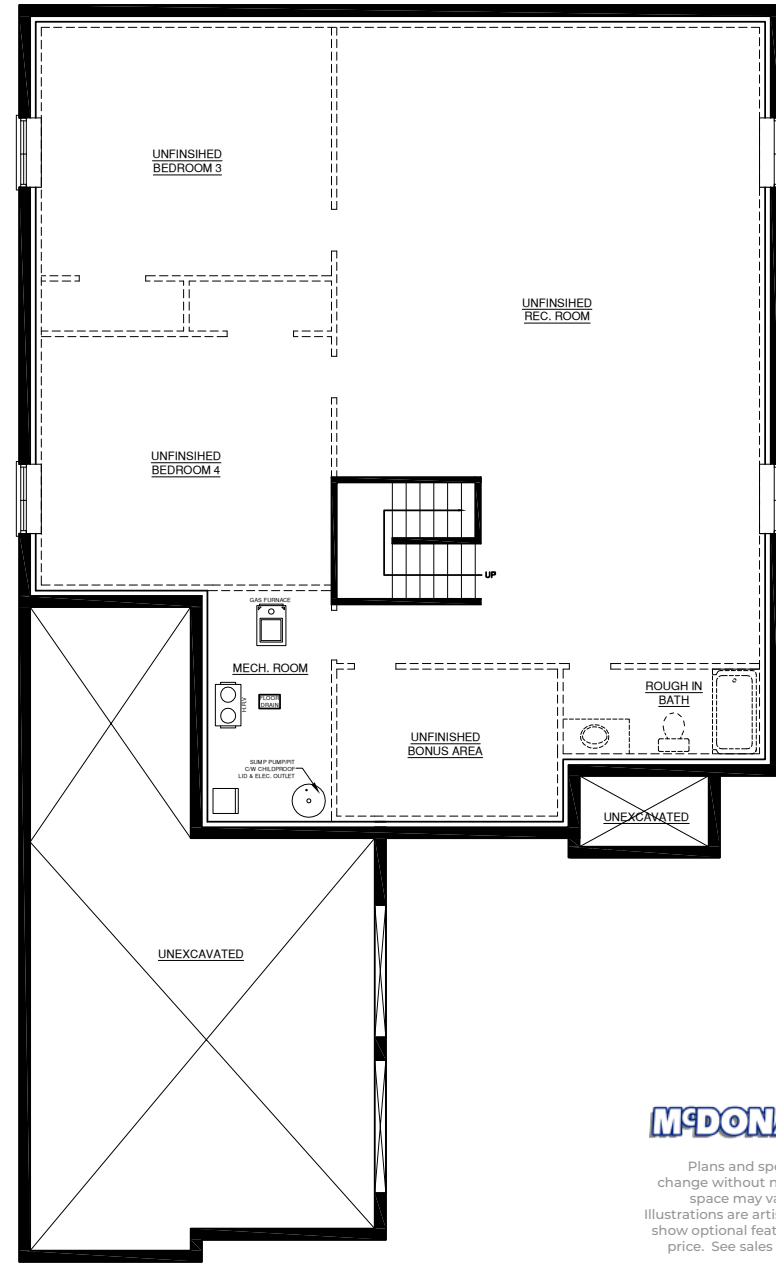

THE CHESTNUT

2107 SQ.FT.

MCDONALD Homes

Plans and specifications are subject to change without notice. Actual usable floor space may vary from stated floor area. Illustrations are artists concept only and may show optional features not included in base price. See sales representative for further information. E. & O. E.