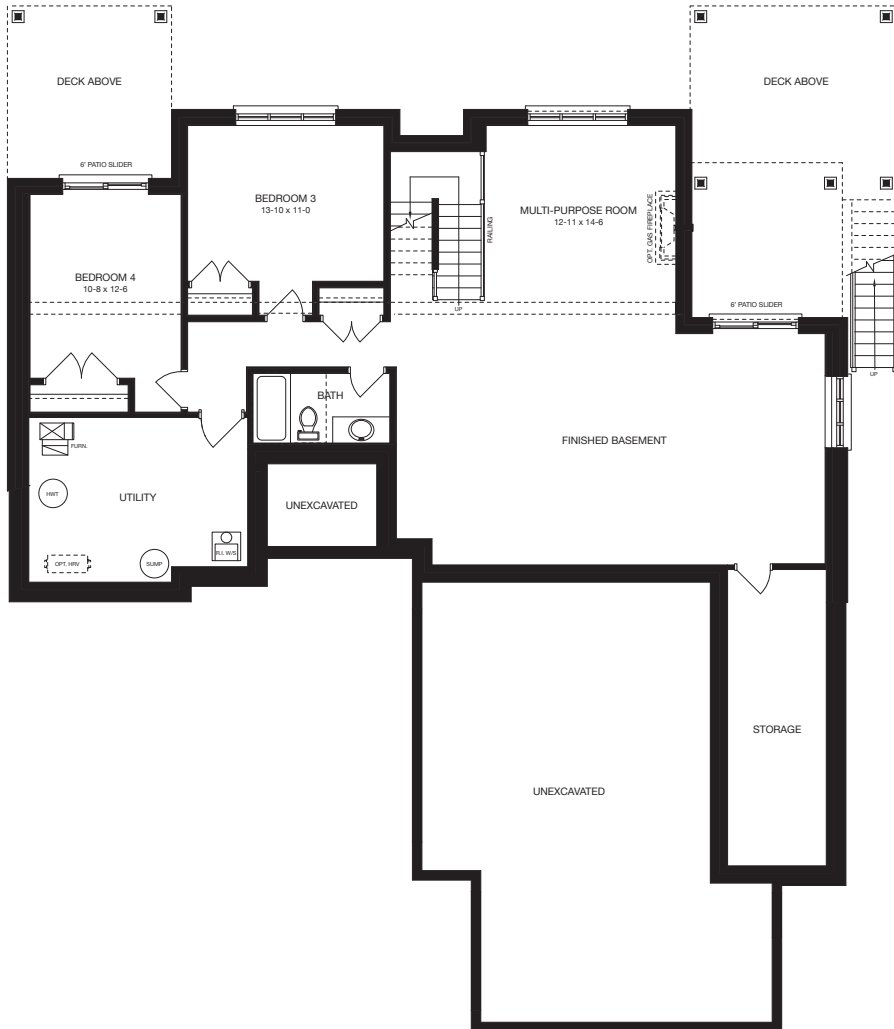

CUSTOM HOME - 1 RIVERSIDE

1766 SQ.FT.

MCDONALD Homes

Plans and specifications are subject to change without notice. Actual usable floor space may vary from stated floor area. Illustrations are artist concept only and may show optional features not included in base price. See sales representative for further information. E. & O. E.