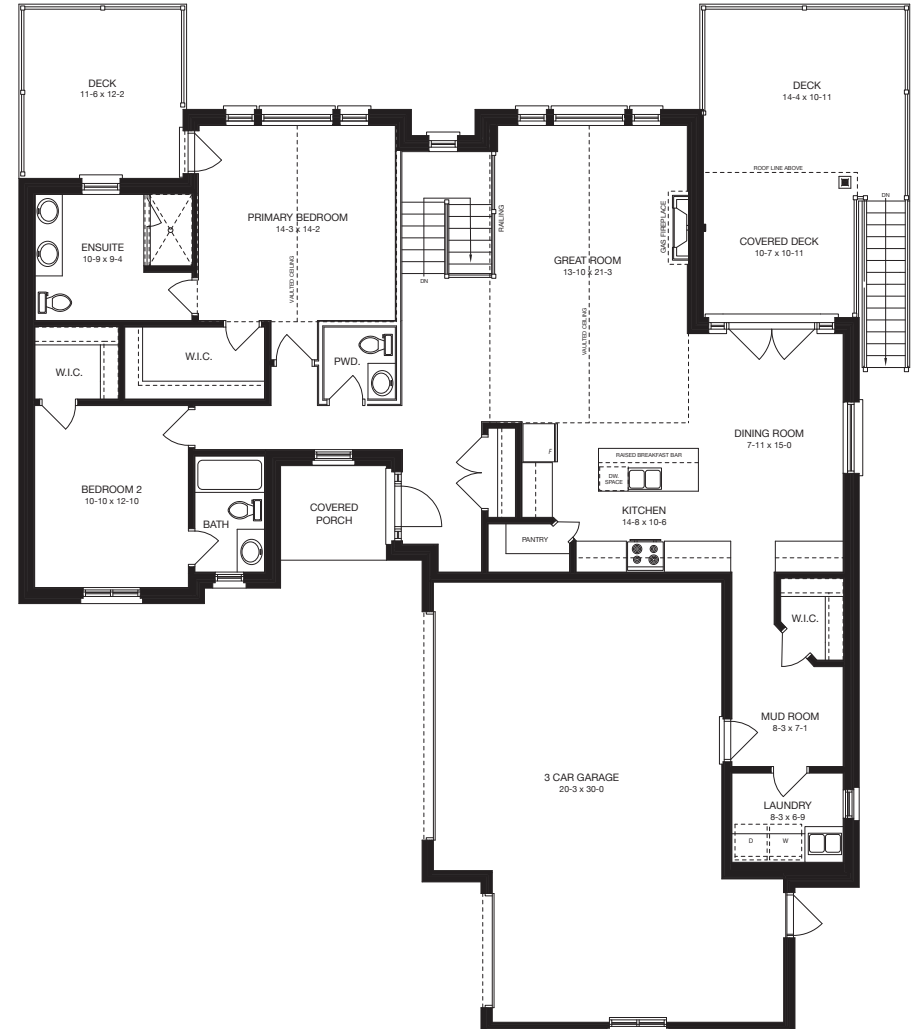

CUSTOM HOME - 1 RIVERSIDE

1766 SQ.FT.

MCDONALD Homes

Plans and specifications are subject to change without notice. Actual usable floor space may vary from stated floor area. Illustrations are artist concept only and may show optional features not included in base price. See sales representative for further information. E. & O. E.